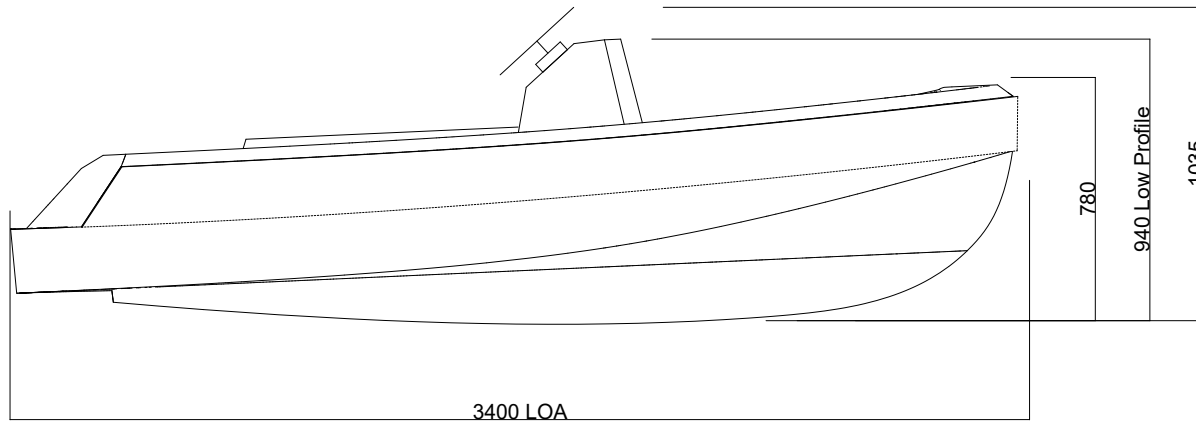

SPECIFICATIONS	
Length	3.40 m
Width	1.63 m
Height hull	0.78 m
Dry weight	47 kg
Max. PAX	5
CE Category	C
Max. load	410 kg
Max. power	14.7kW / 20HP
Shaft length	short

AST - Yachts & Composites

TITLE

ASTender 340

NOTES

- Drawing not to scale
- Dashed lines show rubber rail
- Dotted lines show hatch

DATE 24.07.2024

SCALE

SHEET 1 of 1

SPECIFICATIONS	
Length	3.40 m
Width	1.63 m
Height hull	0.78 m
Dry weight	67 kg
Max. PAX	5
CE Category	C
Max. load	410 kg
Max. power	14.7kW / 20HP
Shaft length	short

SPECIFICATIONS	
Length	3.40 m
Width	1.63 m
Height hull	0.78 m
Dry weight	71 kg
Max. PAX	5
CE Category	C
Max. load	410 kg
Max. power	14.7kW / 20HP
Shaft length	short

AST - Yachts & Composites

TITLE

ASTender 340 Side Console

NOTES

- Drawing not to scale
- Dashed lines show rubber rail
- Dotted lines show hatch

DATE 24.07.2024

SCALE

SHEET 1 of 1

⊗ Lifting point