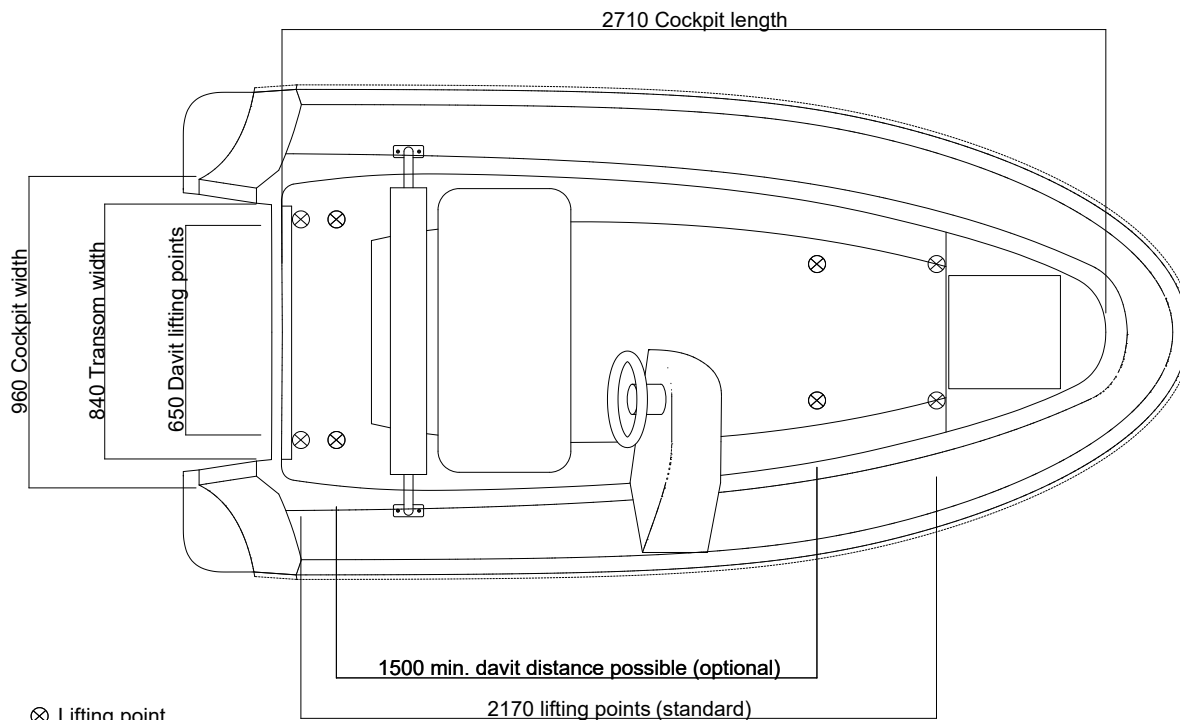

SPECIFICATIONS	
Length	3.40 m
Width	1.63 m
Height hull	0.78 m
Dry weight	47 kg
Max. PAX	5
CE Category	C
Max. load	410 kg
Max. power	14.7kW / 20HP
Shaft length	short

AST - Yachts & Composites

TITLE

ASTender 340

NOTES

- Drawing not to scale
- Dashed lines show rubber rail
- Dotted lines show hatch

DATE 24.07.2024

SCALE

SHEET 1 of 1

SPECIFICATIONS	
Length	3.40 m
Width	1.63 m
Height hull	0.78 m
Dry weight	67 kg
Max. PAX	5
CE Category	C
Max. load	410 kg
Max. power	14.7kW / 20HP
Shaft length	short

SPECIFICATIONS	
Length	3.40 m
Width	1.63 m
Height hull	0.78 m
Dry weight	71 kg
Max. PAX	5
CE Category	C
Max. load	410 kg
Max. power	14.7kW / 20HP
Shaft length	short

AST - Yachts & Composites

TITLE

ASTender 340 Side Console

NOTES

- Drawing not to scale
- Dashed lines show rubber rail
- Dotted lines show hatch

DATE 24.07.2024

SCALE

SHEET 1 of 1

⊗ Lifting point