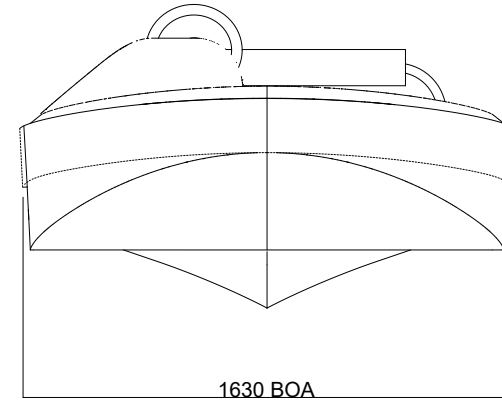

SPECIFICATIONS	
Length	3.40 m
Width	1.63 m
Height hull	0.78 m
Dry weight	47 kg
Max. PAX	5
CE Category	C
Max. load	410 kg
Max. power	14.7kW / 20HP
Shaft length	short

AST - Yachts & Composites

TITLE

ASTender 340

NOTES

- Drawing not to scale
- Dashed lines show rubber rail
- Dotted lines show hatch

DATE 24.07.2024

SCALE

SHEET 1 of 1

SPECIFICATIONS	
Length	3.40 m
Width	1.63 m
Height hull	0.78 m
Dry weight	67 kg
Max. PAX	5
CE Category	C
Max. load	410 kg
Max. power	14.7kW / 20HP
Shaft length	short

SPECIFICATIONS	
Length	3.40 m
Width	1.63 m
Height hull	0.78 m
Dry weight	71 kg
Max. PAX	5
CE Category	C
Max. load	410 kg
Max. power	14.7kW / 20HP
Shaft length	short

AST - Yachts & Composites

TITLE

ASTender 340 Side Console

NOTES

- Drawing not to scale
- Dashed lines show rubber rail
- Dotted lines show hatch

DATE 24.07.2024

SCALE

SHEET 1 of 1

⊗ Lifting point