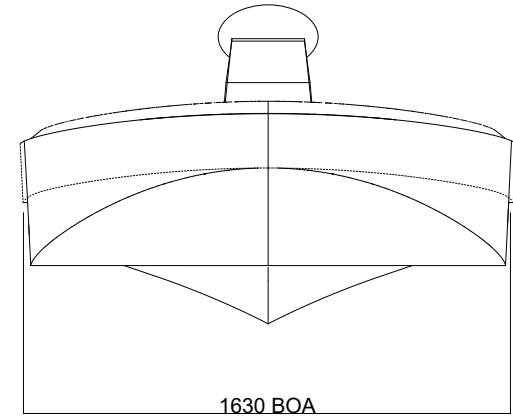

SPECIFICATIONS	
Length	3.40 m
Width	1.63 m
Height hull	0.78 m
Dry weight	47 kg
Max. PAX	5
CE Category	C
Max. load	410 kg
Max. power	14.7kW / 20HP
Shaft length	short

AST - Yachts & Composites

TITLE

ASTender 340

NOTES

- Drawing not to scale
- Dashed lines show rubber rail
- Dotted lines show hatch

DATE 24.07.2024

SCALE

SHEET 1 of 1

SPECIFICATIONS	
Length	3.40 m
Width	1.63 m
Height hull	0.78 m
Dry weight	67 kg
Max. PAX	5
CE Category	C
Max. load	410 kg
Max. power	14.7kW / 20HP
Shaft length	short

AST - Yachts & Composites

TITLE

ASTender 340 Jockey

NOTES

- Drawing not to scale
- Dashed lines show rubber rail
- Dotted lines show hatch

DATE 24.07.2024

SCALE

SHEET 1 of 1

SPECIFICATIONS	
Length	3.40 m
Width	1.63 m
Height hull	0.78 m
Dry weight	71 kg
Max. PAX	5
CE Category	C
Max. load	410 kg
Max. power	14.7kW / 20HP
Shaft length	short

AST - Yachts & Composites

TITLE

ASTender 340 Side Console