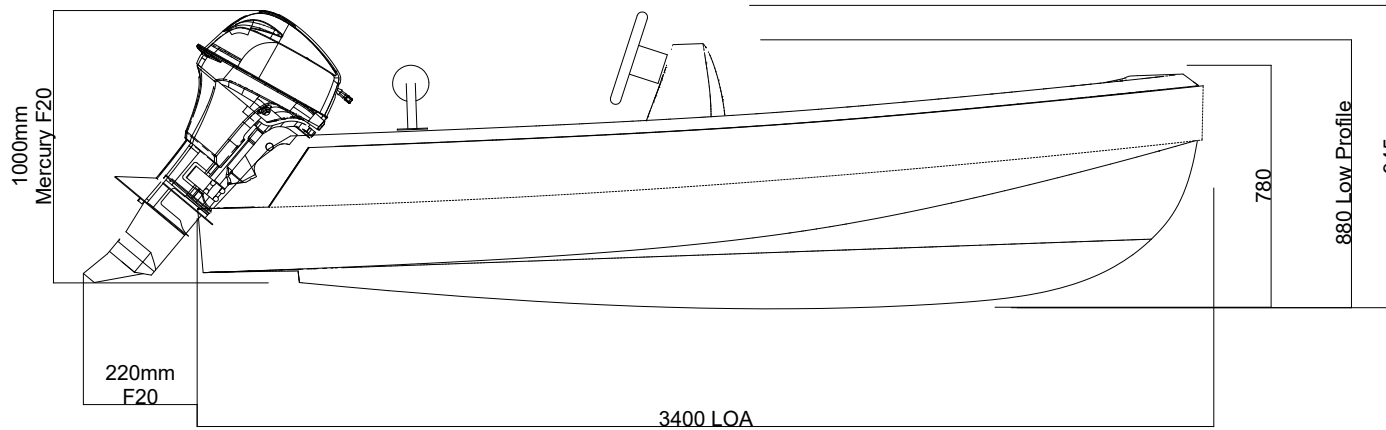

SPECIFICATIONS	
Length	3.40 m
Width	1.63 m
Height hull	0.78 m
Dry weight	47 kg
Max. PAX	5
CE Category	C
Max. load	410 kg
Max. power	14.7kW / 20HP
Shaft length	short

AST - Yachts & Composites

TITLE

ASTender 340

NOTES

- Drawing not to scale
- Dashed lines show rubber rail
- Dotted lines show hatch

DATE 24.07.2024

SCALE

SHEET 1 of 1

SPECIFICATIONS	
Length	3.40 m
Width	1.63 m
Height hull	0.78 m
Dry weight	67 kg
Max. PAX	5
CE Category	C
Max. load	410 kg
Max. power	14.7kW / 20HP
Shaft length	short

SPECIFICATIONS	
Length	3.40 m
Width	1.63 m
Height hull	0.78 m
Dry weight	71 kg
Max. PAX	5
CE Category	C
Max. load	410 kg
Max. power	14.7kW / 20HP
Shaft length	short

AST - Yachts & Composites

TITLE

ASTender 340 Side Console

NOTES

- Drawing not to scale
- Dashed lines show rubber rail
- Dotted lines show hatch

DATE 24.07.2024

SCALE

SHEET 1 of 1

⊗ Lifting point