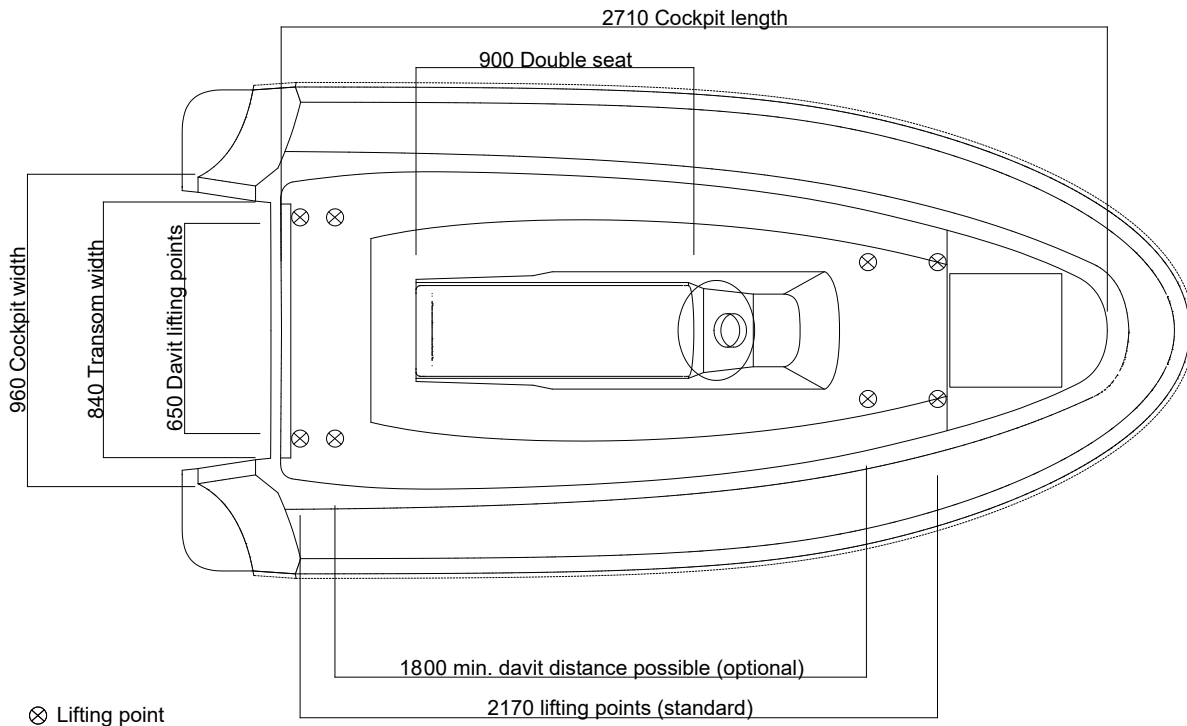

SPECIFICATIONS	
Length	3.40 m
Width	1.63 m
Height hull	0.78 m
Dry weight	47 kg
Max. PAX	5
CE Category	C
Max. load	410 kg
Max. power	14.7kW / 20HP
Shaft length	short

AST - Yachts & Composites

TITLE

ASTender 340

NOTES

- Drawing not to scale
- Dashed lines show rubber rail
- Dotted lines show hatch

DATE 24.07.2024

SCALE

SHEET 1 of 1

SPECIFICATIONS	
Length	3.40 m
Width	1.63 m
Height hull	0.78 m
Dry weight	67 kg
Max. PAX	5
CE Category	C
Max. load	410 kg
Max. power	14.7kW / 20HP
Shaft length	short

SPECIFICATIONS	
Length	3.40 m
Width	1.63 m
Height hull	0.78 m
Dry weight	71 kg
Max. PAX	5
CE Category	C
Max. load	410 kg
Max. power	14.7kW / 20HP
Shaft length	short

AST - Yachts & Composites

TITLE

ASTender 340 Side Console

NOTES

- Drawing not to scale
- Dashed lines show rubber rail
- Dotted lines show hatch

DATE 24.07.2024

SCALE

SHEET 1 of 1

⊗ Lifting point