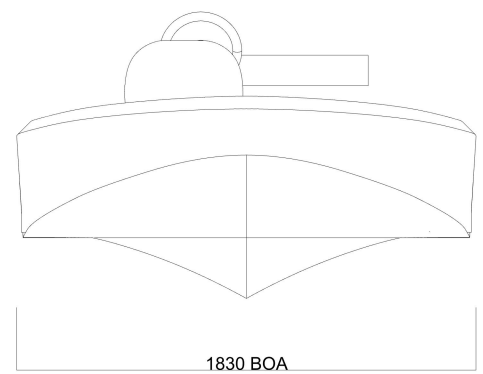

SPECIFICATIONS	
Length	4.04 m
Width	1.83 m
Height hull	0.79 m
Dry weight	from 85kg
Max. PAX	7
CE Category	C
Max. load	550kg
Max. power	44.1kW / 60HP
Shaft length	long

AST - Yachts & Composites

TITLE
ASTender 400

NOTES

- Drawing not to scale
- Dashed lines show rubber rail
- Dotted lines show hatch

⊗ Davit lifting point

⊗ Davit lifting point

SPECIFICATIONS	
Length	4.04 m
Width	1.83 m
Height hull	0.79 m
Dry weight	from 85kg
Max. PAX	7
CE Category	C
Max. load	550kg
Max. power	44.1kW / 60HP
Shaft length	long

AST - Yachts & Composites

TITLE
ASTender 400 Jockey

NOTES
 - Drawing not to scale
 - Dashed lines show rubber rail
 - Dotted lines show hatch

⊗ Davit lifting point

SPECIFICATIONS	
Length	4.04 m
Width	1.83 m
Height hull	0.79 m
Dry weight	from 85kg
Max. PAX	7
CE Category	C
Max. load	550kg
Max. power	44.1kW / 60HP
Shaft length	long