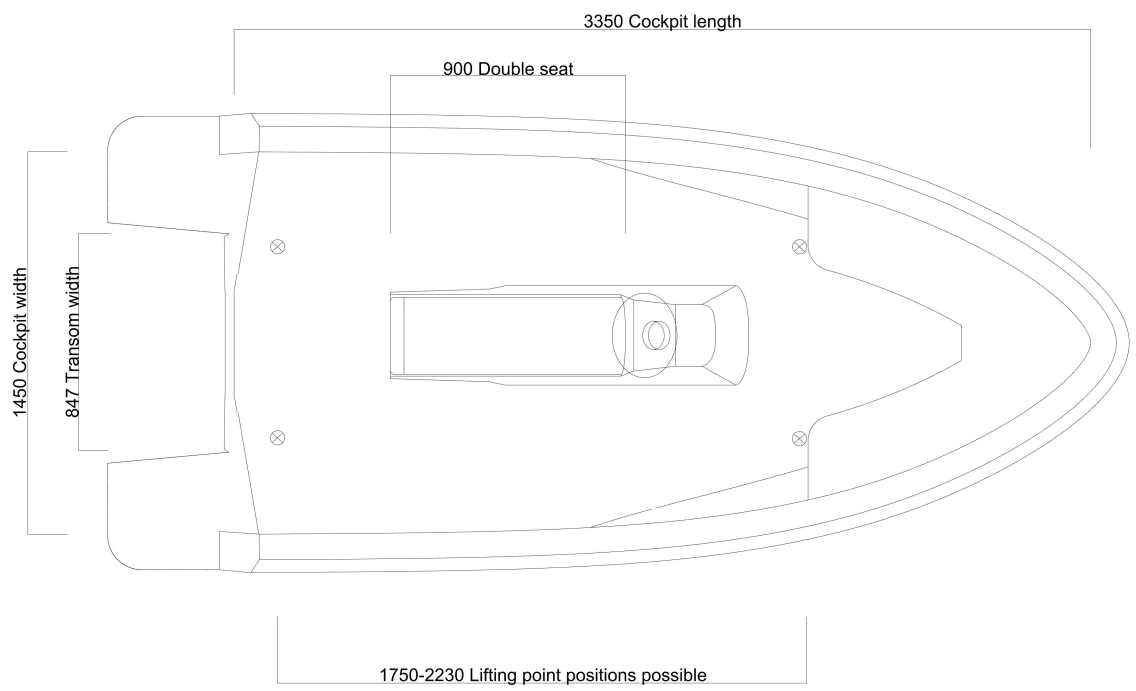

SPECIFICATIONS	
Length	4.04 m
Width	1.83 m
Height hull	0.79 m
Dry weight	from 85kg
Max. PAX	7
CE Category	C
Max. load	550kg
Max. power	44.1kW / 60HP
Shaft length	long

AST - Yachts & Composites

TITLE
ASTender 400

NOTES

- Drawing not to scale
- Dashed lines show rubber rail
- Dotted lines show hatch

⊗ Davit lifting point

⊗ Davit lifting point

SPECIFICATIONS	
Length	4.04 m
Width	1.83 m
Height hull	0.79 m
Dry weight	from 85kg
Max. PAX	7
CE Category	C
Max. load	550kg
Max. power	44.1kW / 60HP
Shaft length	long

AST - Yachts & Composites

TITLE
ASTender 400 Jockey

NOTES
 - Drawing not to scale
 - Dashed lines show rubber rail
 - Dotted lines show hatch

⊗ Davit lifting point

SPECIFICATIONS	
Length	4.04 m
Width	1.83 m
Height hull	0.79 m
Dry weight	from 85kg
Max. PAX	7
CE Category	C
Max. load	550kg
Max. power	44.1kW / 60HP
Shaft length	long

AST - Yachts & Composites

TITLE
ASTender 400 Center Console

NOTES
 - Drawing not to scale
 - Dashed lines show rubber rail
 - Dotted lines show hatch