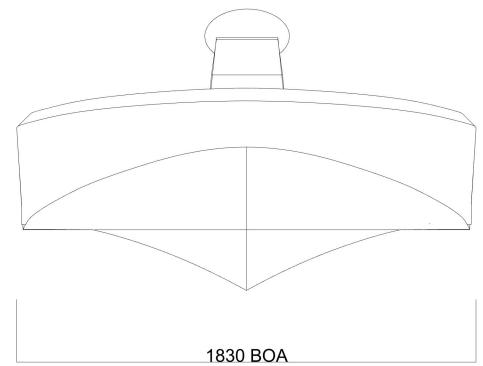

SPECIFICATIONS	
Length	4.04 m
Width	1.83 m
Height hull	0.79 m
Dry weight	from 85kg
Max. PAX	7
CE Category	C
Max. load	550kg
Max. power	44.1kW / 60HP
Shaft length	long

AST - Yachts & Composites

TITLE
ASTender 400

NOTES

- Drawing not to scale
- Dashed lines show rubber rail
- Dotted lines show hatch

⊗ Davit lifting point

⊗ Davit lifting point

SPECIFICATIONS	
Length	4.04 m
Width	1.83 m
Height hull	0.79 m
Dry weight	from 85kg
Max. PAX	7
CE Category	C
Max. load	550kg
Max. power	44.1kW / 60HP
Shaft length	long

AST - Yachts & Composites

TITLE
ASTender 400 Jockey

NOTES
 - Drawing not to scale
 - Dashed lines show rubber rail
 - Dotted lines show hatch

⊗ Davit lifting point

SPECIFICATIONS	
Length	4.04 m
Width	1.83 m
Height hull	0.79 m
Dry weight	from 85kg
Max. PAX	7
CE Category	C
Max. load	550kg
Max. power	44.1kW / 60HP
Shaft length	long