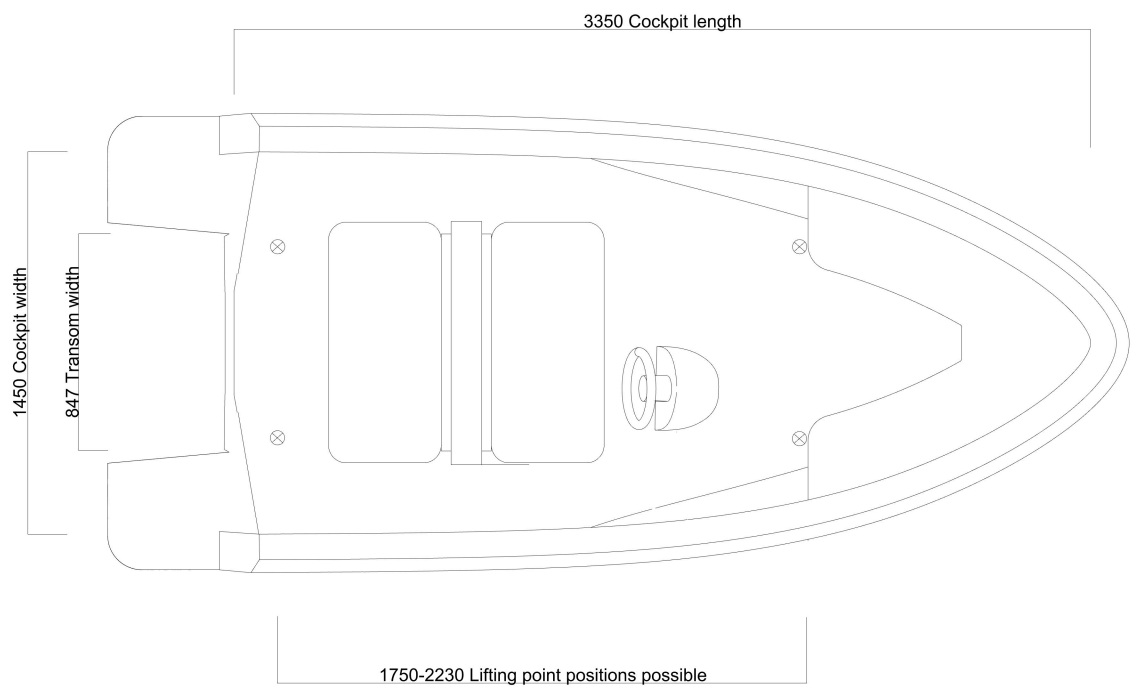

SPECIFICATIONS	
Length	4.04 m
Width	1.83 m
Height hull	0.79 m
Dry weight	from 85kg
Max. PAX	7
CE Category	C
Max. load	550kg
Max. power	44.1kW / 60HP
Shaft length	long

AST - Yachts & Composites

TITLE
ASTender 400

NOTES

- Drawing not to scale
- Dashed lines show rubber rail
- Dotted lines show hatch

⊗ Davit lifting point

⊗ Davit lifting point

SPECIFICATIONS	
Length	4.04 m
Width	1.83 m
Height hull	0.79 m
Dry weight	from 85kg
Max. PAX	7
CE Category	C
Max. load	550kg
Max. power	44.1kW / 60HP
Shaft length	long

AST - Yachts & Composites

TITLE
ASTender 400 Jockey

NOTES
 - Drawing not to scale
 - Dashed lines show rubber rail
 - Dotted lines show hatch

⊗ Davit lifting point

SPECIFICATIONS	
Length	4.04 m
Width	1.83 m
Height hull	0.79 m
Dry weight	from 85kg
Max. PAX	7
CE Category	C
Max. load	550kg
Max. power	44.1kW / 60HP
Shaft length	long

AST - Yachts & Composites

TITLE
ASTender 400 Center Console

NOTES
 - Drawing not to scale
 - Dashed lines show rubber rail
 - Dotted lines show hatch