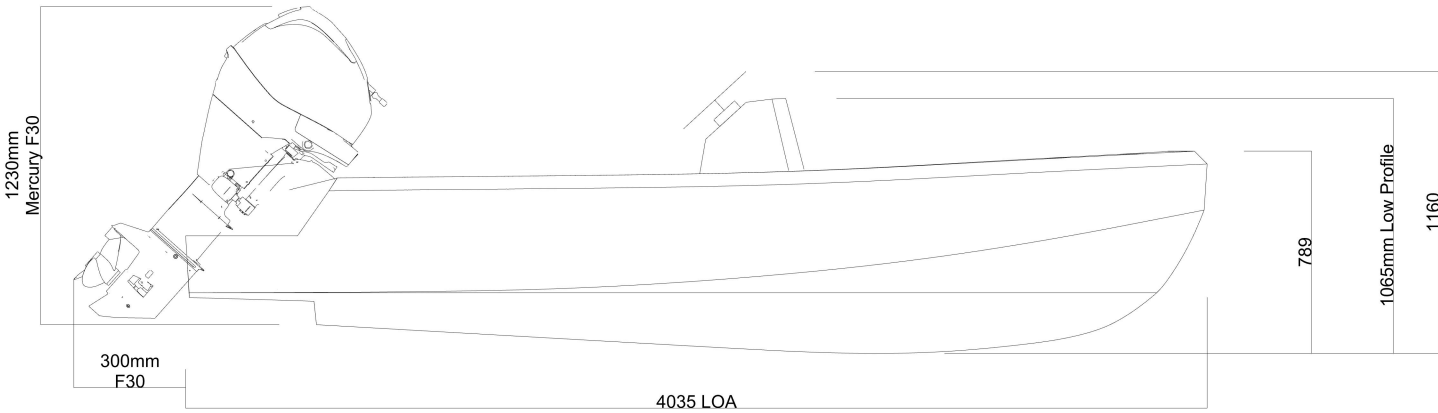

SPECIFICATIONS	
Length	4.04 m
Width	1.83 m
Height hull	0.79 m
Dry weight	from 85kg
Max. PAX	7
CE Category	C
Max. load	550kg
Max. power	44.1kW / 60HP
Shaft length	long

AST - Yachts & Composites

TITLE
ASTender 400

NOTES

- Drawing not to scale
- Dashed lines show rubber rail
- Dotted lines show hatch

⊗ Davit lifting point

⊗ Davit lifting point

SPECIFICATIONS	
Length	4.04 m
Width	1.83 m
Height hull	0.79 m
Dry weight	from 85kg
Max. PAX	7
CE Category	C
Max. load	550kg
Max. power	44.1kW / 60HP
Shaft length	long

AST - Yachts & Composites

TITLE
ASTender 400 Jockey

NOTES
 - Drawing not to scale
 - Dashed lines show rubber rail
 - Dotted lines show hatch

⊗ Davit lifting point

SPECIFICATIONS	
Length	4.04 m
Width	1.83 m
Height hull	0.79 m
Dry weight	from 85kg
Max. PAX	7
CE Category	C
Max. load	550kg
Max. power	44.1kW / 60HP
Shaft length	long